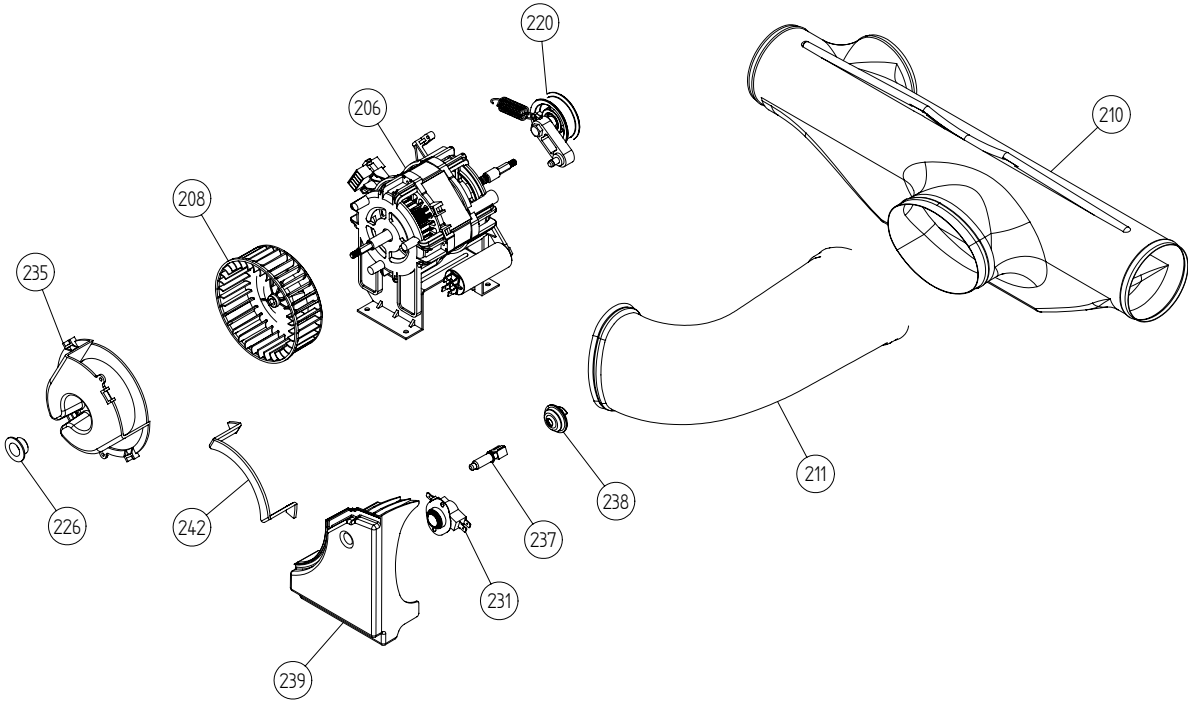

Outer Casing

ASKO, T712 US - Titanium (TD25.3)

Pos	Spare part No.	Description	Qty	Comment
101	8061817-81	Top WM50 titanium	1 Pc's	
101-a	8900338	Screw 20 Torx Self Tapping	3 Pc's	
101-b	8901413	Lock Washer laundry tops	2 Pc's	
103	8064062	Top Cover Strip	1 Pc's	
106	8801175-81	Side left titanium TD30	1 Pc's	
107	8061763	Clip Front Plate 600700s	2 Pc's	
108	8061916	CABLE HOLDER WMD20	3 Pc's	
112	8061847-81	Front plate TD20 Titanium	1 Pc's	
112-a	8900338	Screw 20 Torx Self Tapping	2 Pc's	
112-b	8901413	Lock Washer laundry tops	2 Pc's	
114	8064177	Hook Lower Pane	2 Pc's	
114-a	8900338	Screw 20 Torx Self Tapping	2 Pc's	
119	8801247-81	Lower Cover Compl W/Clips	1 Pc's	
127	8052641	Collar Vent Exhaust TD	1 Pc's	
128	8052640-81-UL	Exhaust lid titanium	2 Pc's	
130	8053980	STACKING Bracket ALL TDs Mus	2 Pc's	
132	8064114	Holders Dryer Feet Stacking	1 Pc's	
134	8079947	REAR PANEL OUTER PUNCHED TD25	1 Pc's	
136	8061915	Cable Holder T700	1 Pc's	
139	8061618	BASE PAN WMD20	1 Pc's	
140	8059334	Leveling Leg Comp WMD 20	4 Pc's	
141	8801176-81	Side Right TD30 titanium	1 Pc's	

Lower Section

ASKO, T712 US - Titanium (TD25.3)

Pos	Spare part No.	Description	Qty	Comment
206	8061895	MOTOR COMPL. 60HZ TD20	1 Pc's	
206-a	8901969	Screw	4 Pc's	
206-b	8054268	Capacitor Dryer Motor 02/05	1 Pc's	
208	8065797	Fan impeller T711	1 Pc's	
210	8052638	TTube w/o Recirc holes	1 Pc's	
211	8052639	Exhaust Canal Bend	1 Pc's	
220	8801058	TENSION ARM Repl.by 8801214	1 Pc's	
226	8061949	Plug Fan TD700 Series	1 Pc's	
231	8065306	Dryer Thermostat	1 Pc's	
231-a	8902042	Screw Protective Cover Dryer	1 Pc's	
235	8076330-0	FAN CASING LID UL4	1 Pc's	
235-a	8902042	Screw Protective Cover Dryer	2 Pc's	
237	8076224	THERMISTOR TD25	1 Pc's	
238	8076365	GROMMET THERMISTOR	1 Pc's	
239	8077102-49	Guard Fan 700 Series	1 Pc's	
239-a	8902042	Screw Protective Cover Dryer	2 Pc's	
242	8064184	SEALING COVER FAN HOUSE	1 Pc's	