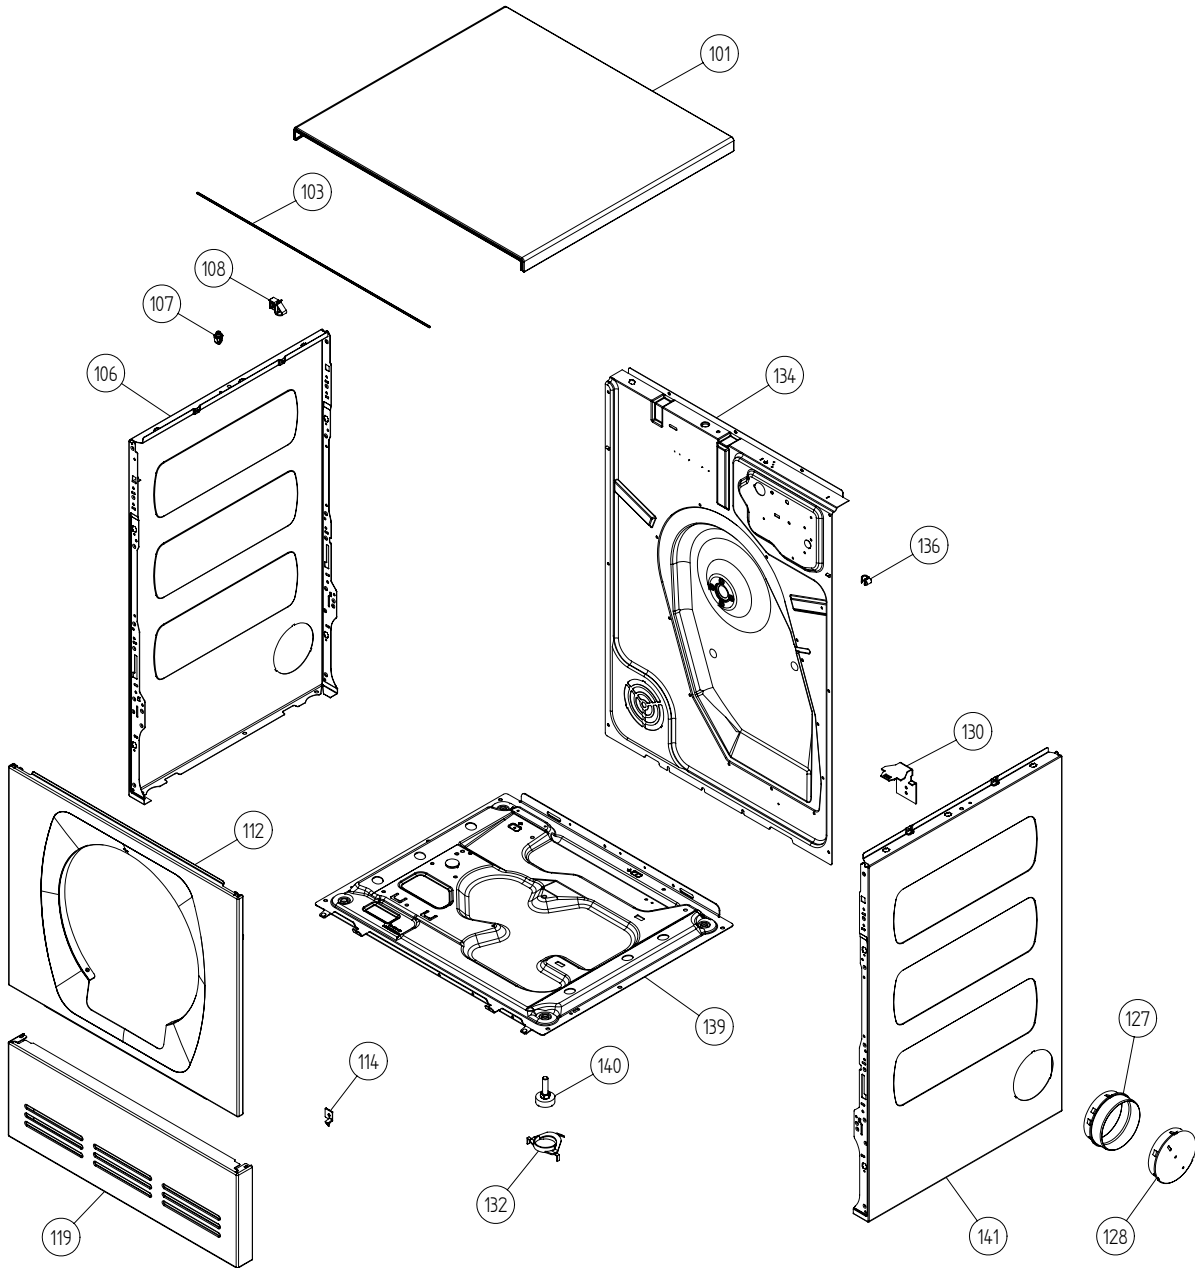

Outer Casing

ASKO, T712 US - Titanium (TD25.3)

Pos	Spare part No.	Description	Qty	Comment
101	8061817-81	Top WM50 titanium	1 Pc's	
101-a	8900338	Screw 20 Torx Self Tapping	3 Pc's	
101-b	8901413	Lock Washer laundry tops	2 Pc's	
103	8064062	Top Cover Strip	1 Pc's	
106	8801175-81	Side left titanium TD30	1 Pc's	
107	8061763	Clip Front Plate 600700s	2 Pc's	
108	8061916	CABLE HOLDER WMD20	3 Pc's	
112	8061847-81	Front plate TD20 Titanium	1 Pc's	
112-a	8900338	Screw 20 Torx Self Tapping	2 Pc's	
112-b	8901413	Lock Washer laundry tops	2 Pc's	
114	8064177	Hook Lower Pane	2 Pc's	
114-a	8900338	Screw 20 Torx Self Tapping	2 Pc's	
119	8801247-81	Lower Cover Compl W/Clips	1 Pc's	
127	8052641	Collar Vent Exhaust TD	1 Pc's	
128	8052640-81-UL	Exhaust lid titanium	2 Pc's	
130	8053980	STACKING Bracket ALL TDs Mus	2 Pc's	
132	8064114	Holders Dryer Feet Stacking	1 Pc's	
134	8079947	REAR PANEL OUTER PUNCHED TD25	1 Pc's	
136	8061915	Cable Holder T700	1 Pc's	
139	8061618	BASE PAN WMD20	1 Pc's	
140	8059334	Leveling Leg Comp WMD 20	4 Pc's	
141	8801176-81	Side Right TD30 titanium	1 Pc's	

Lower Section

ASKO, T712 US - Titanium (TD25.3)

Pos	Spare part No.	Description	Qty	Comment
206	8061895	MOTOR COMPL. 60HZ TD20	1 Pc's	
206-a	8901969	Screw	4 Pc's	
206-b	8054268	Capacitor Dryer Motor 02/05	1 Pc's	
208	8065797	Fan impeller T711	1 Pc's	
210	8052638	TTube w/o Recirc holes	1 Pc's	
211	8052639	Exhaust Canal Bend	1 Pc's	
220	8801058	TENSION ARM Repl.by 8801214	1 Pc's	
226	8061949	Plug Fan TD700 Series	1 Pc's	
231	8065306	Dryer Thermostat	1 Pc's	
231-a	8902042	Screw Protective Cover Dryer	1 Pc's	
235	8076330-0	FAN CASING LID UL4	1 Pc's	
235-a	8902042	Screw Protective Cover Dryer	2 Pc's	
237	8076224	THERMISTOR TD25	1 Pc's	
238	8076365	GROMMET THERMISTOR	1 Pc's	
239	8077102-49	Guard Fan 700 Series	1 Pc's	
239-a	8902042	Screw Protective Cover Dryer	2 Pc's	
242	8064184	SEALING COVER FAN HOUSE	1 Pc's	