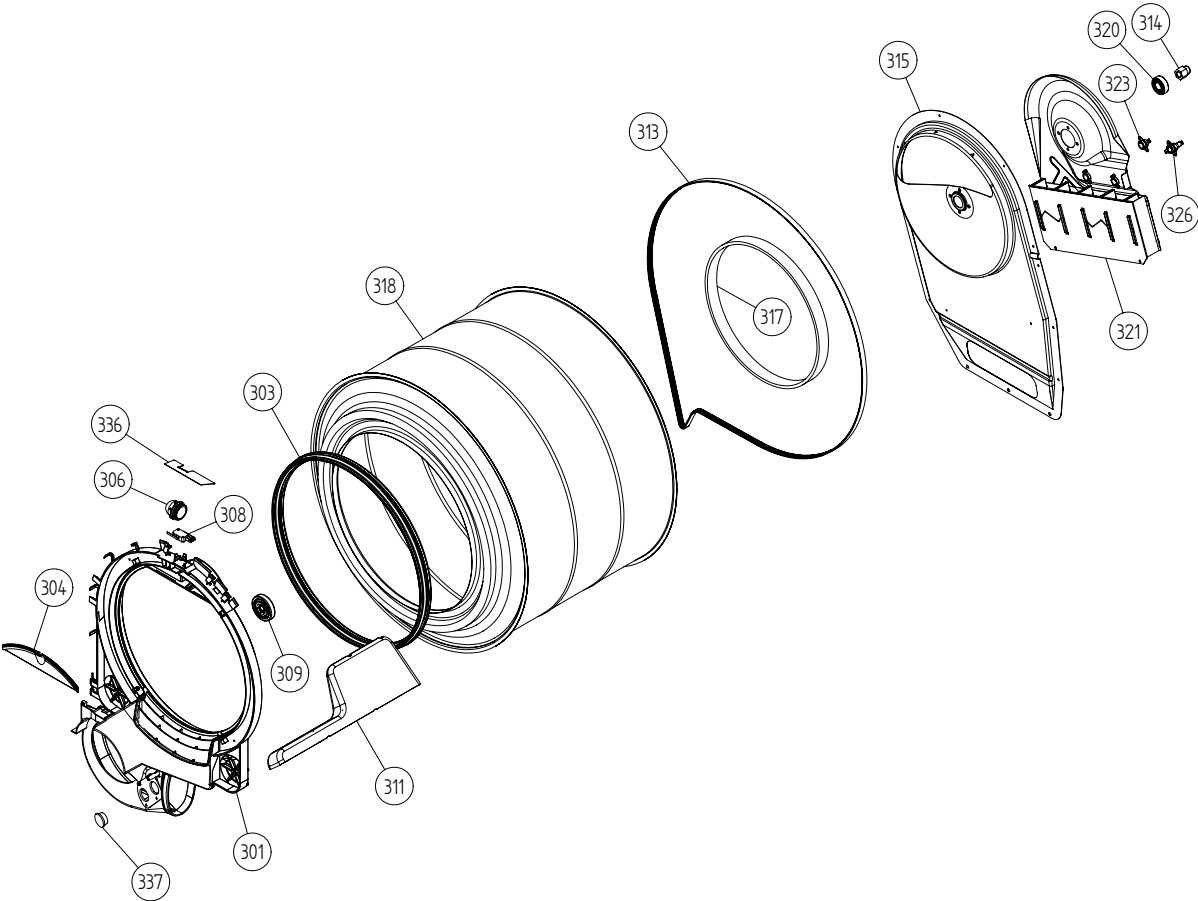

Cylinder and related parts

ASKO, T712 US - Titanium (TD25.3)

Pos	Spare part No.	Description	Qty	Comment
301	8801310	FRONT FRAME CPL TD25 NEW SEAL.	1 Pc's	
301	8801299	FRONT FRAME COMPL. TD20/21/25	1 Pc's	
301-a	8902066	Screw	4 Pc's	
303	8078539	FELTSEALING FRONT SAWN	1 Pc's	
303	8061821	Front Felt Seal T700	1 Pc's	
304	8061932-49	Lamp housing lid grey TD21	1 Pc's	
306	8061887	Lamp Chimney	1 Pc's	
308	8076104	DOOR SWITCH TD	1 Pc's	
309	8052622	Drum Roller Frt TD	2 Pc's	
309-a	8901337	Washer	2 Pc's	
309-b	8901193	Locking Nut	2 Pc's	
309-c	8901028	Screw	2 Pc's	
311	8052589-49	PADDLE TD	2 Pc's	
311	8052589	Paddle	2 Pc's	
311-a	8902099	Screw	5 Pc's	
313	8065710	sub to 8801267	1 Pc's	
314	8052632	Bushing Rear Drum 03/05 TD	1 Pc's	
314-a	8901130	SCREW A4-MVBF M8X40 7,9-8,0 HG	1 Pc's	
315	8076335	REAR PANEL INNER TD25	1 Pc's	
317	8064440	Felt sealing rear	1 Pc's	
318	8079449	CYLINDER COMPL. TD	1 Pc's	
318	8079493	CYLINDER COMPL. TD	1 Pc's	
320	8004439	Bearing Dryer Rear Panel All	1 Pc's	
321	8076226	HEATING ELEMENT 2500W TD25	1 Pc's	
321	8076227	HEATING ELEMENT 3000W TD25	1 Pc's	
323	8079200	THERMOSTAT 135C TD	1 Pc's	
326	8079737	THERMOSTAT 150C UL	1 Pc's	
336	8064187	GUARD, DOOR SWITCH	1 Pc's	
337	8076705	PLUG FOR THERMISTOR HOLE	1 Pc's