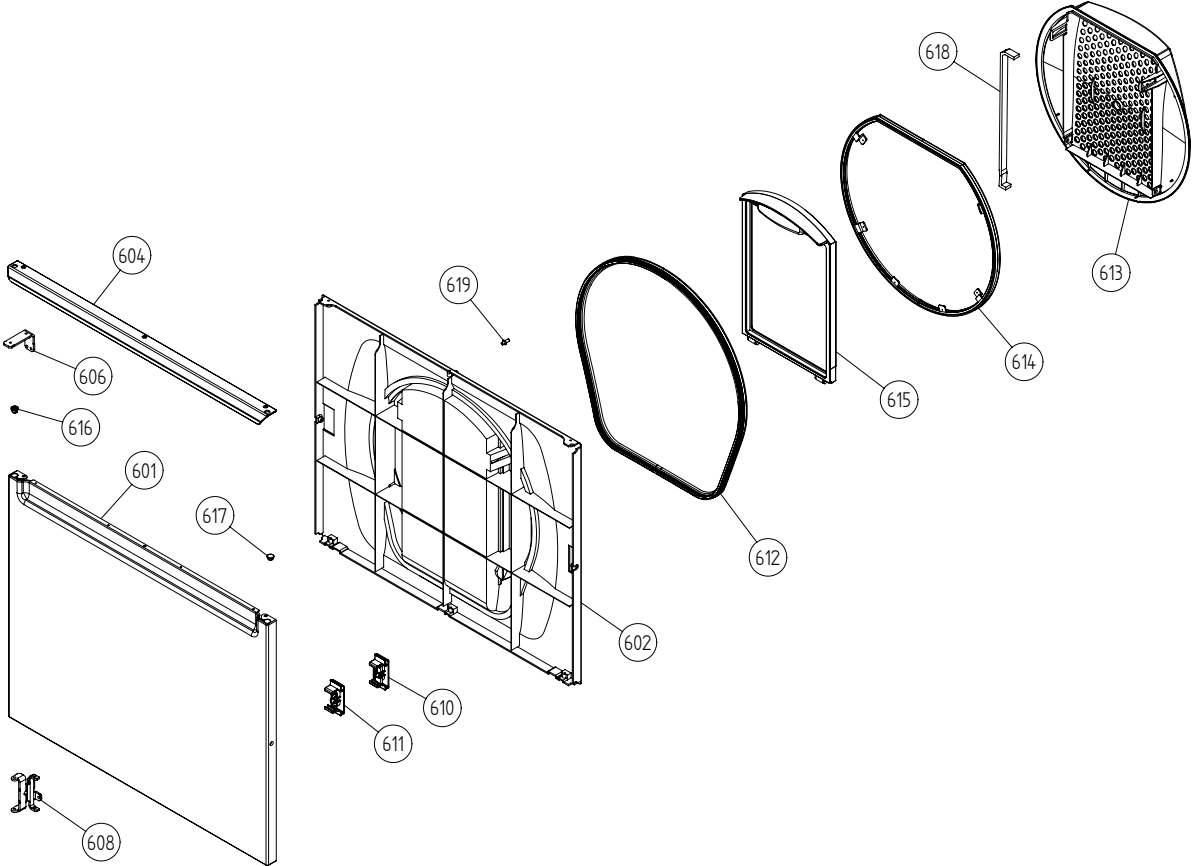

Upper Section

ASKO, T712 US - Titanium (TD25.3)

Pos	Spare part No.	Description	Qty	Comment
501	8076210	BEAM FRONT WMD25	1 Pc's	
501-a	8900338	Screw 20 Torx Self Tapping	2 Pc's	
501-b	8901413	Lock Washer laundry tops	2 Pc's	
501-c	8902087	Screw Plastic Housing 20 Torx	2 Pc's	
520	8073782	MAIN PUSH SWITCH	1 Pc's	
527	8076202	EMC-FILTER WITH INDUCTOR	1 Pc's	
527-a	8901155	Nut	1 Pc's	
527-b	8901419	Lock Washer	1 Pc's	
551	8076324	Connection box T711	1 Pc's	
552	8061033	Subs to 8061455	1 Pc's	
553	8061891	Terminal Block DryerTD 20	1 Pc's	
554	8078291	GROMMET 94793	1 Pc's	
554	8060462	Grommet	1 Pc's	
555	8060463	Lock Nut	1 Pc's	
556	8063756	Cover Terminal block T700s	1 Pc's	
556-a	8901097	Screw Terminal	1 Pc's	