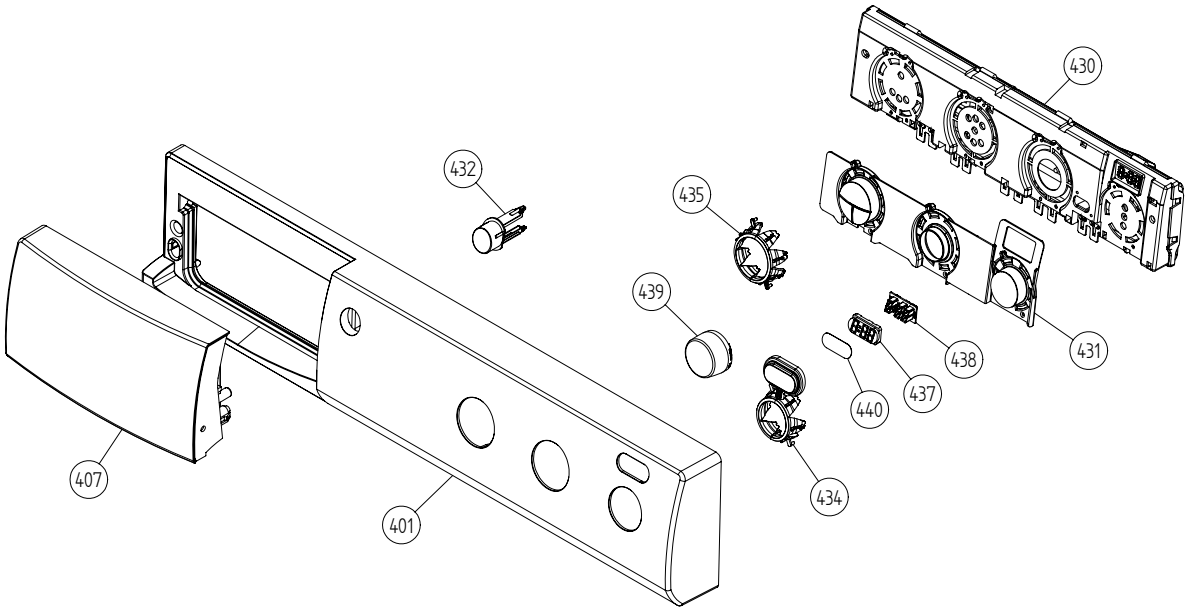

Control panel

ASKO, T712 US - Titanium (TD25.3)

Pos	Spare part No.	Description	Qty	Comment
401	8079329-81-UL	PANEL W.HANDLE T712 ASKO US	1 Pc's	
403	8079788	LABEL PROG.INFO. TD25 US/CA	1 Pc's	
407	8061846-81-UL	Detergent drawer handle WM50 t	1 Pc's	
430	8077132	CONTROL UNIT TD25.3 UL4	1 Pc's	
431	8079278-81	PUSHBUTTONS PRINTED TD25 VAR.3	1 Pc's	
432	8076364-81	PUSHBUTTON MAINSWITCH WMD25	1 Pc's	
434	8076235	LENS START/STOP WMD25	1 Pc's	
435	8076236	LENS 8 SEGMENT WMD25	2 Pc's	
437	8076685	LIGHT SCREENING LENS 7-SEGMENT	1 Pc's	
438	8076684	LENS 7-SEGMENT WMD25	1 Pc's	
439	8077334-8199UL	KNOB COMPL. M.GREY/TRANS. UL4	1 Pc's	
440	8077396	DECOR PLATE WMD25	1 Pc's	
460	8077371	CABLE SET MOTOR TD	1 Pc's	
461	8077520	CABLE SET POWER 3000W	1 Pc's	
462	8077521	CABLE THERMOSTAT	1 Pc's	
466	8077372	CABLE SET THERMISTOR EXHAUST	1 Pc's	
467	8076229	CABLE SET HEATER TD	1 Pc's	
490	8079326	INSTRUCT. T712 ENGLISH US/CA	1 Pc's	
490	8079327	INSTRUCT. T712 FRENCH US/CA	1 Pc's	
490	8079328	INSTRUCT. T712 SPANISH US/CA	1 Pc's