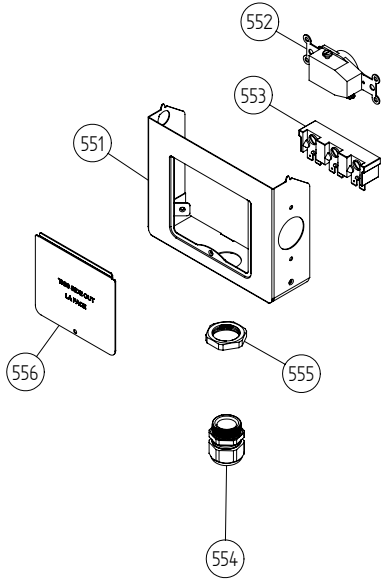

Cylinder and related parts

ASKO, T712 US - Titanium (TD25.3)

Pos	Spare part No.	Description	Qty	Comment
301	8801310	FRONT FRAME CPL TD25 NEW SEAL.	1 Pc's	
301	8801299	FRONT FRAME COMPL. TD20/21/25	1 Pc's	
301-a	8902066	Screw	4 Pc's	
303	8078539	FELTSEALING FRONT SAWN	1 Pc's	
303	8061821	Front Felt Seal T700	1 Pc's	
304	8061932-49	Lamp housing lid grey TD21	1 Pc's	
306	8061887	Lamp Chimney	1 Pc's	
308	8076104	DOOR SWITCH TD	1 Pc's	
309	8052622	Drum Roller Frt TD	2 Pc's	
309-a	8901337	Washer	2 Pc's	
309-b	8901193	Locking Nut	2 Pc's	
309-c	8901028	Screw	2 Pc's	
311	8052589-49	PADDLE TD	2 Pc's	
311	8052589	Paddle	2 Pc's	
311-a	8902099	Screw	5 Pc's	
313	8065710	sub to 8801267	1 Pc's	
314	8052632	Bushing Rear Drum 03/05 TD	1 Pc's	
314-a	8901130	SCREW A4-MVBF M8X40 7,9-8,0 HG	1 Pc's	
315	8076335	REAR PANEL INNER TD25	1 Pc's	
317	8064440	Felt sealing rear	1 Pc's	
318	8079449	CYLINDER COMPL. TD	1 Pc's	
318	8079493	CYLINDER COMPL. TD	1 Pc's	
320	8004439	Bearing Dryer Rear Panel All	1 Pc's	
321	8076226	HEATING ELEMENT 2500W TD25	1 Pc's	
321	8076227	HEATING ELEMENT 3000W TD25	1 Pc's	
323	8079200	THERMOSTAT 135C TD	1 Pc's	
326	8079737	THERMOSTAT 150C UL	1 Pc's	
336	8064187	GUARD, DOOR SWITCH	1 Pc's	
337	8076705	PLUG FOR THERMISTOR HOLE	1 Pc's	

Upper Section

ASKO, T712 US - Titanium (TD25.3)

Pos	Spare part No.	Description	Qty	Comment
501	8076210	BEAM FRONT WMD25	1 Pc's	
501-a	8900338	Screw 20 Torx Self Tapping	2 Pc's	
501-b	8901413	Lock Washer laundry tops	2 Pc's	
501-c	8902087	Screw Plastic Housing 20 Torx	2 Pc's	
520	8073782	MAIN PUSH SWITCH	1 Pc's	
527	8076202	EMC-FILTER WITH INDUCTOR	1 Pc's	
527-a	8901155	Nut	1 Pc's	
527-b	8901419	Lock Washer	1 Pc's	
551	8076324	Connection box T711	1 Pc's	
552	8061033	Subs to 8061455	1 Pc's	
553	8061891	Terminal Block DryerTD 20	1 Pc's	
554	8078291	GROMMET 94793	1 Pc's	
554	8060462	Grommet	1 Pc's	
555	8060463	Lock Nut	1 Pc's	
556	8063756	Cover Terminal block T700s	1 Pc's	
556-a	8901097	Screw Terminal	1 Pc's	