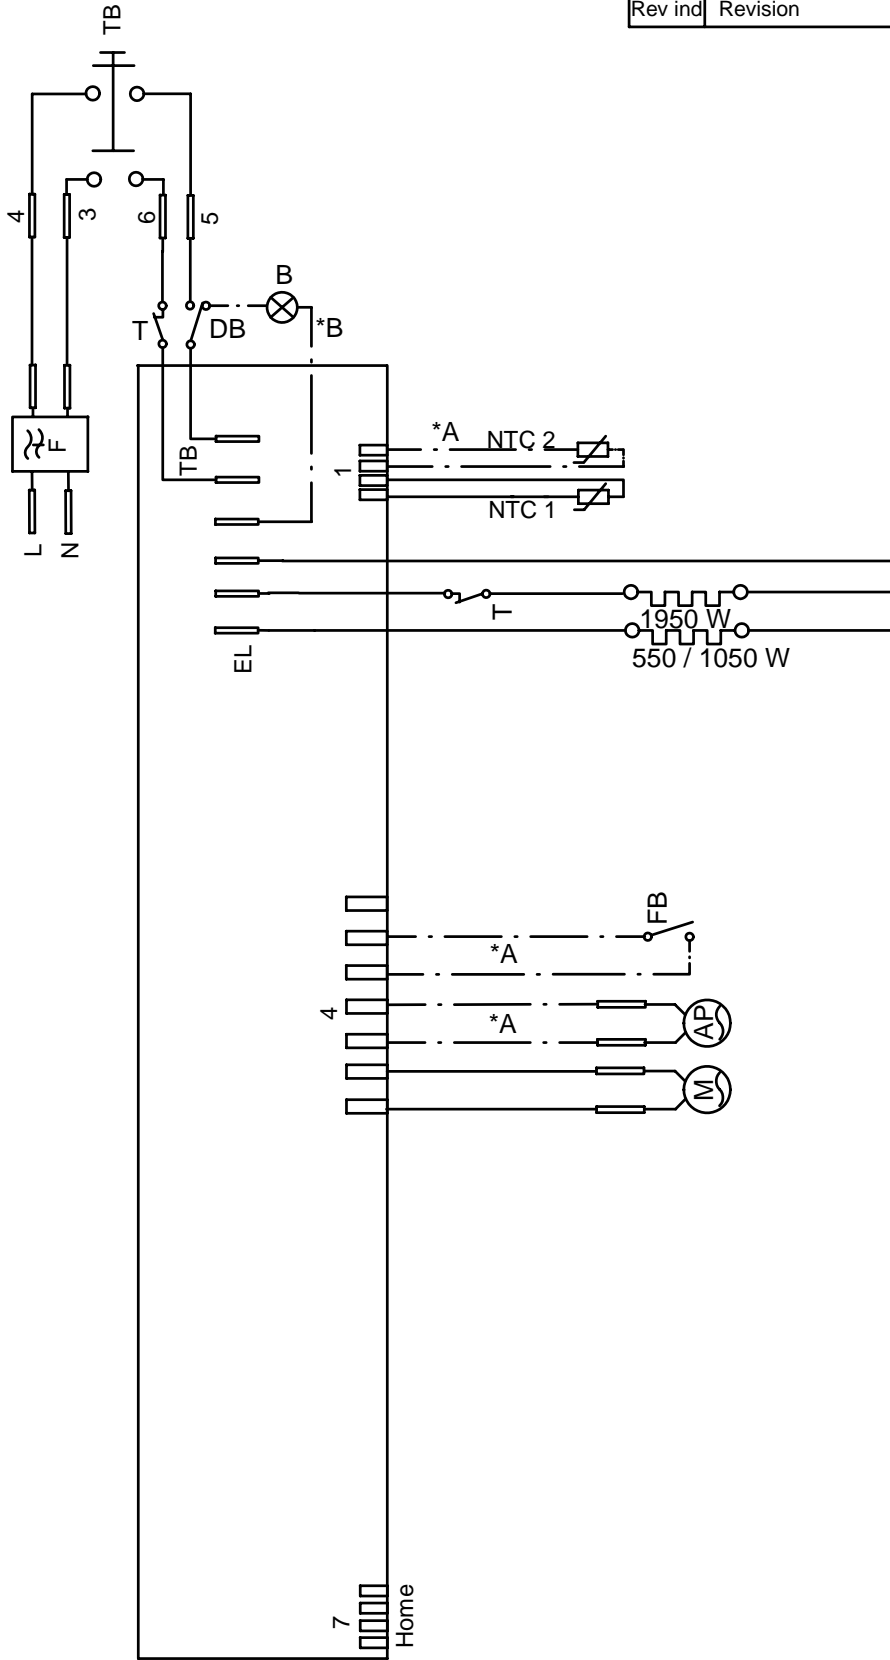

This document must not be copied without our written permission, and the contents thereof must not be imparted to a third party nor be used for any unauthorized purpose. Contraception will be prosecuted. ASKO CYLINDA AB

S:\UWVMD25\1_Tryckunderlag\Kopplingschema\8076101 Kopplingschema TD25\8076101 Circuit diagram TD25-b.dft , pema , 2005-04-12 15:50:48

Rev ind	Revision	Appd	Year	Week

AP: DRAIN PUMP
EL: HEATING ELEMENT
F: FILTER
NTC: THERMISTOR
TB: MAIN SWITCH
FB: FLOAT SWITCH
DO: DOOR SWITCH
T: THERMOSTAT
M: MOTOR
B: INTERIOR LIGHT

— WIRES IN ALL MACHINES
- - - INTERNAL CONNECTION
- · - WIRES IN SOME MACHINES

*A CONDENSE DRYER
*B WITH INTERIOR LIGHT

Pos.	Qty	Part No.	Name of item	Material
Material		Dens.Kg/dm³	Dimensions, Type, etc.	
Scale		Gen.tolerance	Description(ENG) CIRCUIT DIAGRAM TD25	
Designed by Pema		Gen.tol.Angle	Description(SE) KOPPLINGSSCHEMA TD25	
Released by		Iss by Dept	Year	Week
		UT	03	28
ASKO CYLINDA		80 761 01		b
		Rev Ind		Replace
				Project TD25