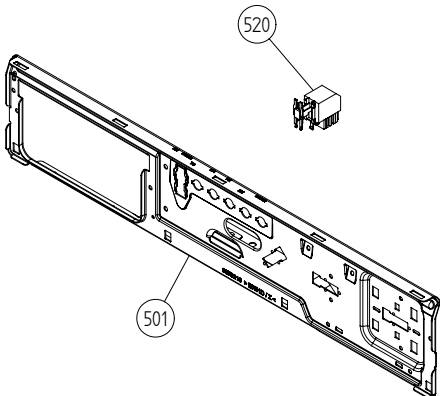

Upper Section

ASKO, T712 US - Titanium (TD25.3)

Pos	Spare part No.	Description	Qty	Comment
501	8076210	BEAM FRONT WMD25	1 Pc's	
501-a	8900338	Screw 20 Torx Self Tapping	2 Pc's	
501-b	8901413	Lock Washer laundry tops	2 Pc's	
501-c	8902087	Screw Plastic Housing 20 Torx	2 Pc's	
520	8073782	MAIN PUSH SWITCH	1 Pc's	
527	8076202	EMC-FILTER WITH INDUCTOR	1 Pc's	
527-a	8901155	Nut	1 Pc's	
527-b	8901419	Lock Washer	1 Pc's	
551	8076324	Connection box T711	1 Pc's	
552	8061033	Subs to 8061455	1 Pc's	
553	8061891	Terminal Block DryerTD 20	1 Pc's	
554	8078291	GROMMET 94793	1 Pc's	
554	8060462	Grommet	1 Pc's	
555	8060463	Lock Nut	1 Pc's	
556	8063756	Cover Terminal block T700s	1 Pc's	
556-a	8901097	Screw Terminal	1 Pc's